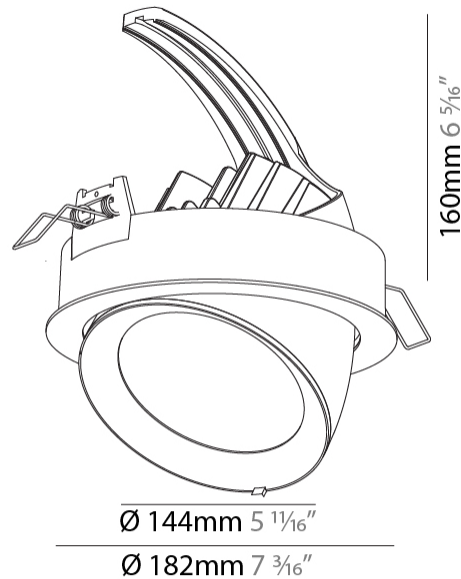

GENERAL

Series: Mechaniq Round Efficiency
Brand: Prolicht
Division: Architectural
Mounting Type: Recessed
Mounting Location: Ceiling
Subcategory: Downlight

PHYSICAL

Shape: Round
Diameter (mm): 182
Diameter (in): 7 3/16
Height (mm): 160
Height (in): 6 5/16
Min. Recessing Depth (mm): 180
Min. Recessing Depth (in): 7 1/16
Light Distribution: Adjustable / Downlight
Weight (kg): 1.198
Weight (lbs): 2.64
Fixture Finish: SSR / BKV / CWI / CRY / HAB / UFT / ITA / RUA / FTG / MYG / LOD / PUS / FRO / FUP / KIA / POP / BLS / SPG / MEY / GOH / GUM / CHC / COM / ABZ / JAG / OBR / MOS / ROR
Fixture Material: Aluminum Die Cast
Cut-out Measurements: 177mm / 6 15/16"

ELECTRICAL

Lamp Type: LED (Zhaga Standard)
Total Output Wattage (W): 21
Dimming: Tri-Mode (Non-Dimming and Phase Dimming (120Vac only) and 0-10V Dimming)
Driver Included: No
Driver Location: Recessed Housing
Driver Type: Constant Current - Universal
Housing: See components
Input Voltage (V): 120 - 277
Constant Current (MA): 700

LED

Number of LEDs: 1
Color Temperature (°K): 2700 / 3000 / 3500 / 4000
Max. Delivered Lumen (lm): 1440 / 1490 / 1568 / 1600
CRI: >90 CRI
Lamp Life (hrs): 50000

OPTICAL

Reflector°: 8
Adjustability: Rotational 355°; Tilt 45°

RATINGS AND CERTIFICATIONS

Certified By: Certified for North American Standards
IP rating: IP20

177mm 6 15/16"	180mm 7 1/16"	10 | 15mm 3/8" | 9/16"	45°	355°		
A