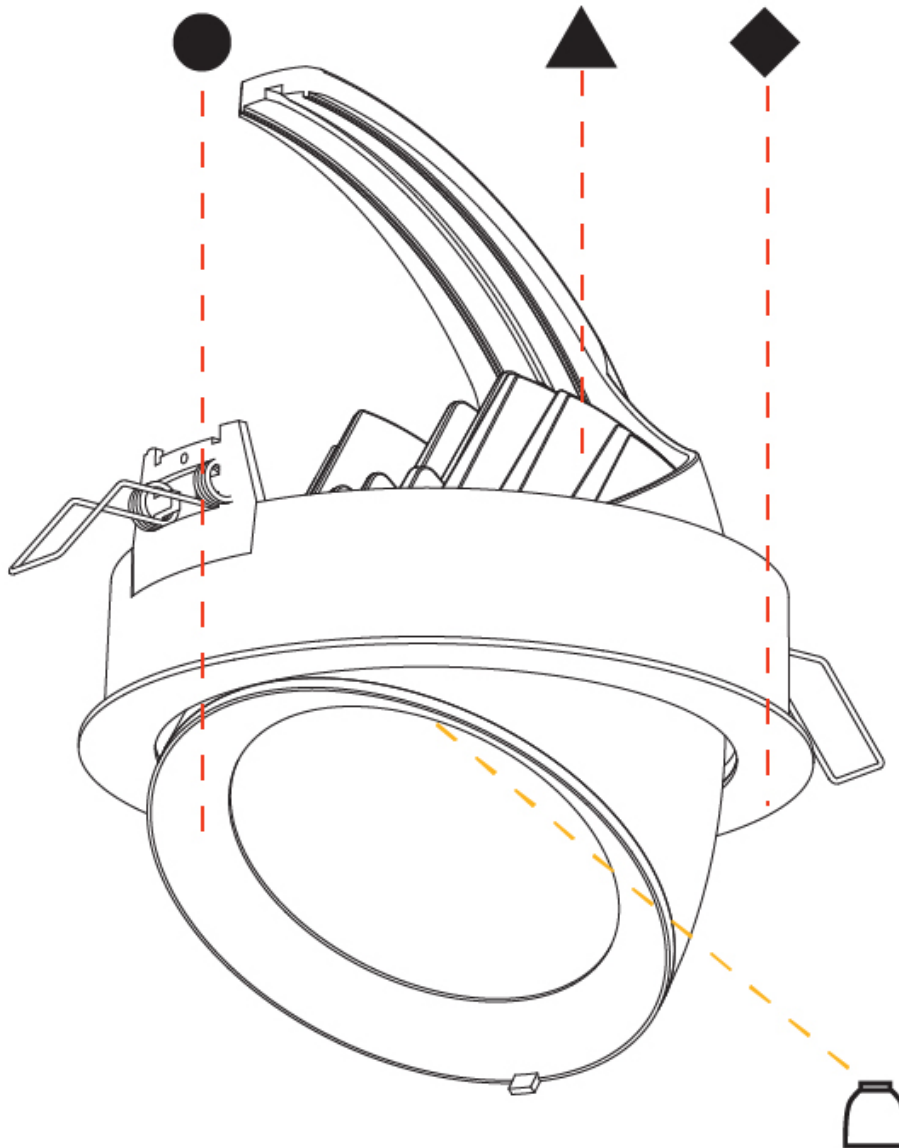

MECHANIQ ROUND EFFICIENCY RECESSED

A35076-

PROJECT	_____
TYPE	_____
SPECIFIER	_____
QUANTITY	_____
DATE	_____

A